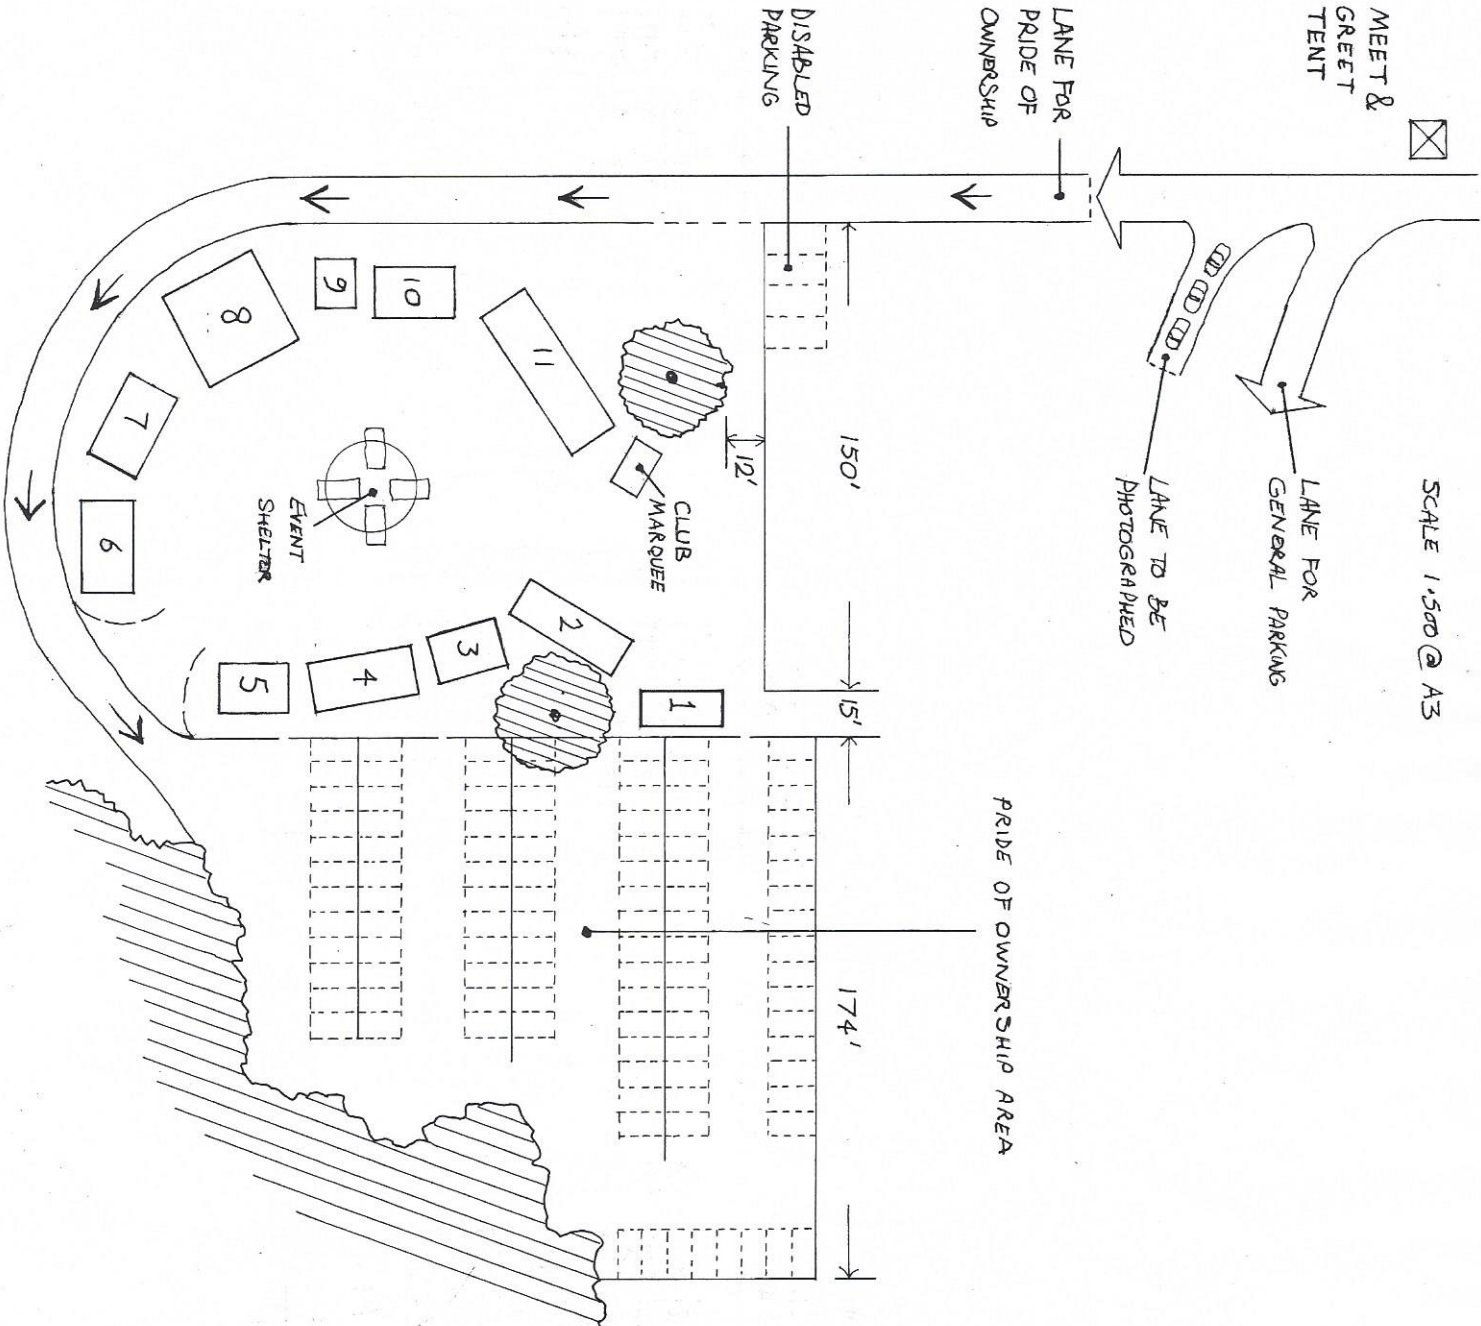

SCALE 1:500 @ A3

EXHIBITORS AT 2021 MG's in the Park

1.	Melissa Bastian Photography	8 m	Frontage
2.	MG Owners Club	12 m	Frontage
3.	College Motors	7 m	Frontage
4.	Brownbread	10 m	Frontage
5.	MG Enthusiast	7m	Frontage
6.	Mgs on Track	9 m	Frontage
7.	SAWS Tuning	9 m	Frontage
8.	Vital Spark	10 m	Frontage
9.	Creative Fudge	4 m	Frontage
10.	Krown Rust Control UK	8 m	Frontage
11.	Martin Smith MGF Spares	16 m	Frontage

MG owners club
xfordshire

Version 1 - Scale 1:500 @ A3